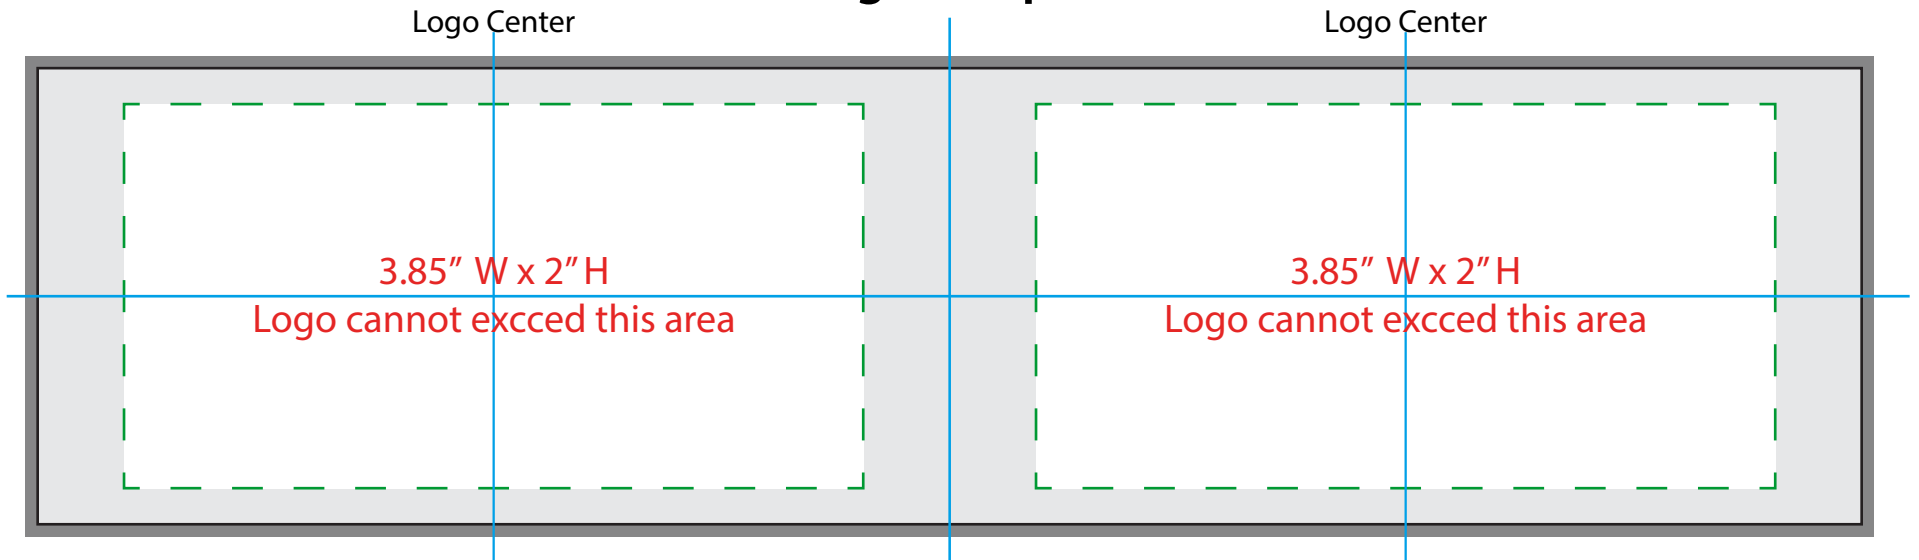

2 Logo Template

Dark Grey = 9.625" x 2.5" outside dimension includes .125" bleed. Light Grey = 9.5" x 2.375" final print dimension.

3 Logo Template

Dark Grey = 9.625" x 2.5" outside dimension includes .125" bleed. Light Grey = 9.5" x 2.375" final print dimension.

4 Logo Template

Dark Grey = 9.625" x 2.5" outside dimension includes .125" bleed. Light Grey = 9.5" x 2.375" final print dimension.