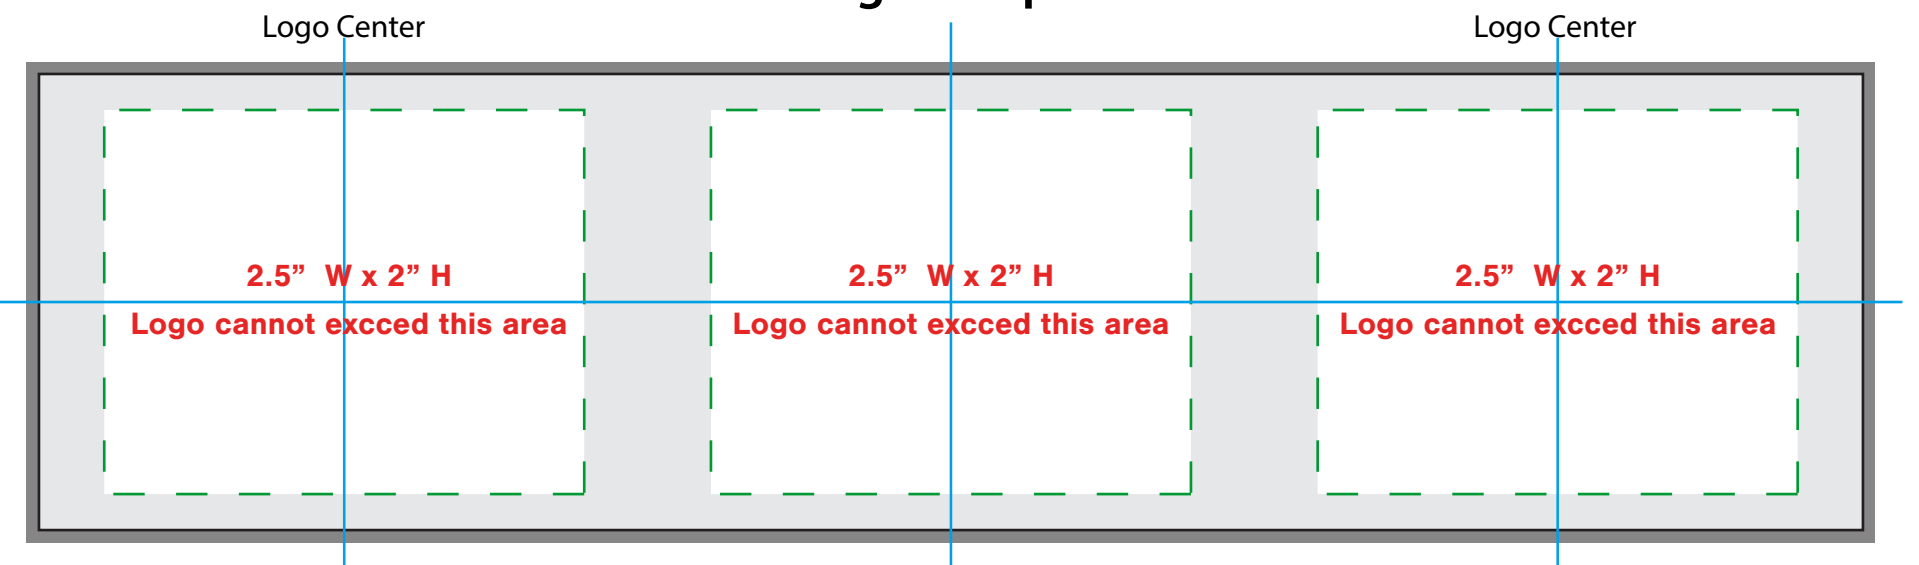

2 Logo Template

Dark Grey = 9.625" x 2.5" outside dimension includes .125" bleed. Light Grey = 9.5" x 2.375" final print dimension.

3 Logo Template

Dark Grey = 9.625" x 2.5" outside dimension includes .125" bleed. Light Grey = 9.5" x 2.375" final print dimension.

4 Logo Template

Dark Grey = 9.625" x 2.5" outside dimension includes .125" bleed. Light Grey = 9.5" x 2.375" final print dimension.