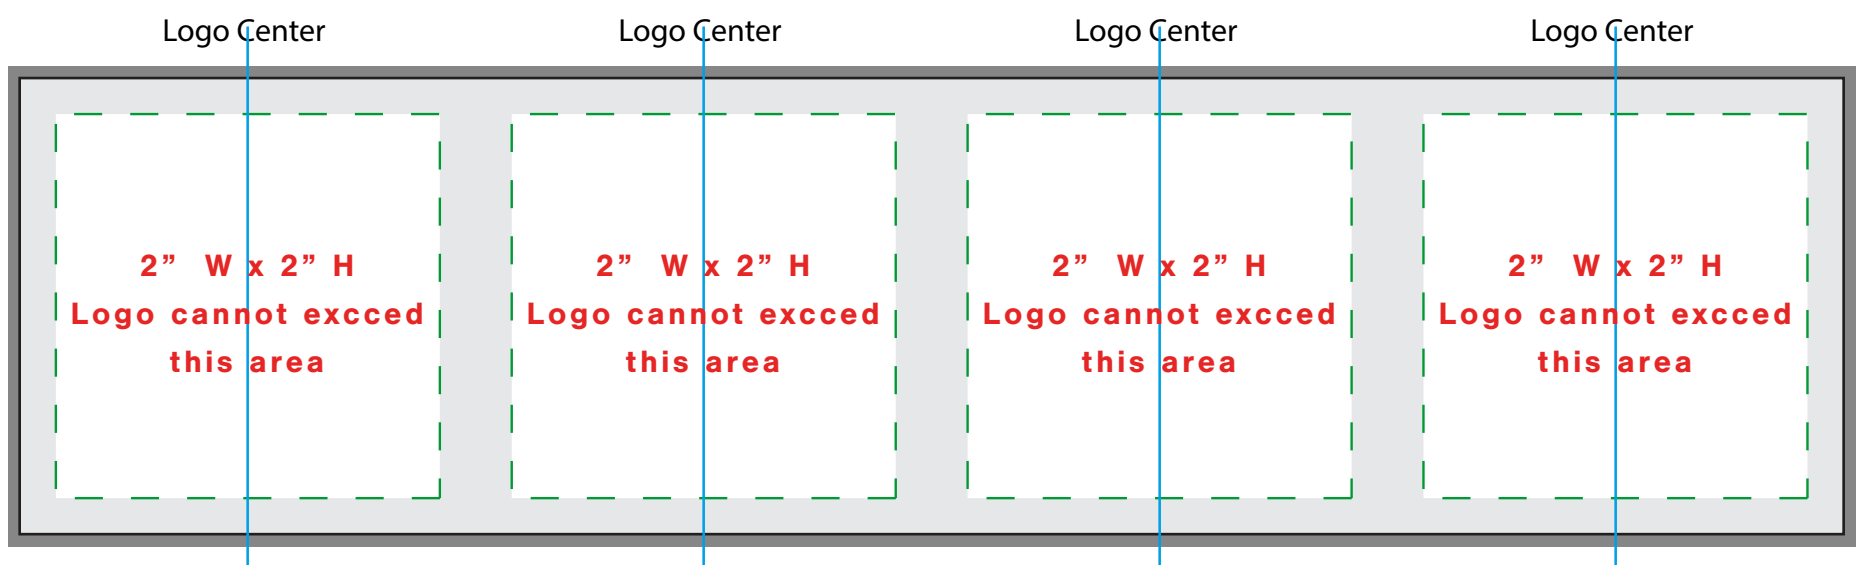

2 Logo Template

Dark Grey = 9.625" x 2.5" outside dimension includes .125" bleed. Light Grey = 9.5" x 2.375" final print dimension.

3 Logo Template

Dark Grey = 9.625" x 2.5" outside dimension includes .125" bleed. Light Grey = 9.5" x 2.375" final print dimension.

4 Logo Template

Dark Grey = 9.625" x 2.5" outside dimension includes .125" bleed. Light Grey = 9.5" x 2.375" final print dimension.