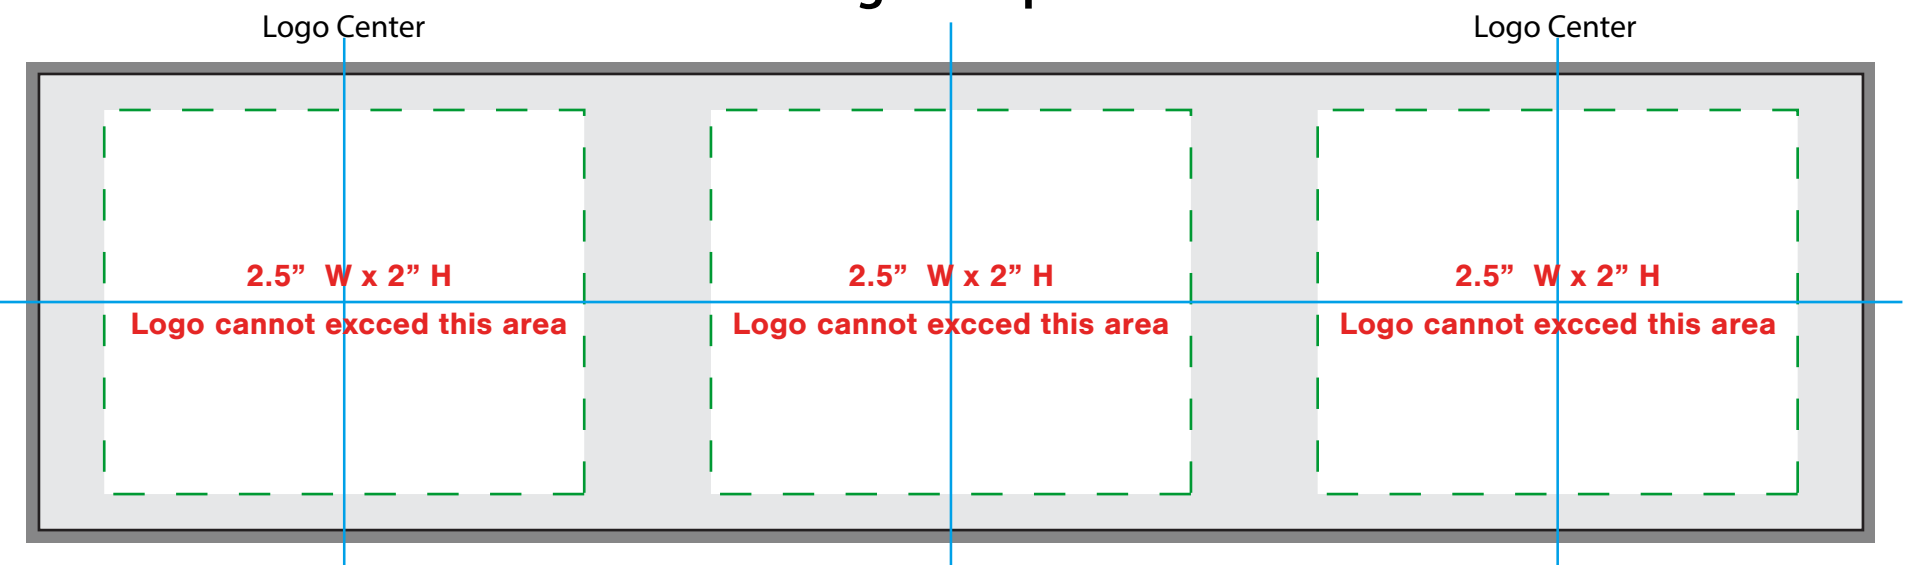

2 Logo Template

Light Grey = 9.5" x 2.375" final print dimension. Dark Grey = 9.625" x 2.5" outside dimension includes .125" bleed.

3 Logo Template

Light Grey = 9.5" x 2.375" final print dimension. Dark Grey = 9.625" x 2.5" outside dimension includes .125" bleed.

4 Logo Template

Light Grey = 9.5" x 2.375" final print dimension. Dark Grey = 9.625" x 2.5" outside dimension includes .125" bleed.