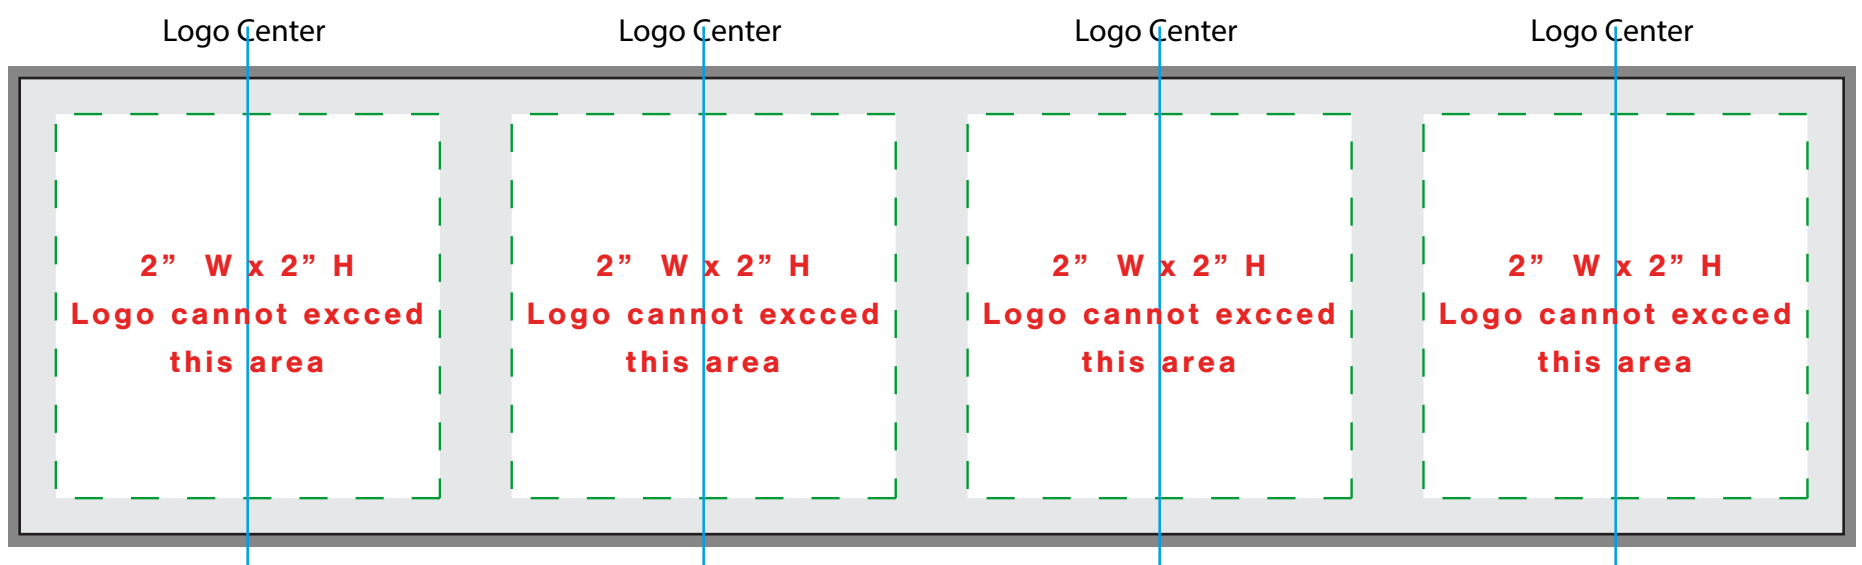

2 Logo Template

Light Grey = 9.5" x 2.375" final print dimension. Dark Grey = 9.625" x 2.5" outside dimension includes .125" bleed.

3 Logo Template

Light Grey = 9.5" x 2.375" final print dimension. Dark Grey = 9.625" x 2.5" outside dimension includes .125" bleed.

4 Logo Template

Light Grey = 9.5" x 2.375" final print dimension. Dark Grey = 9.625" x 2.5" outside dimension includes .125" bleed.