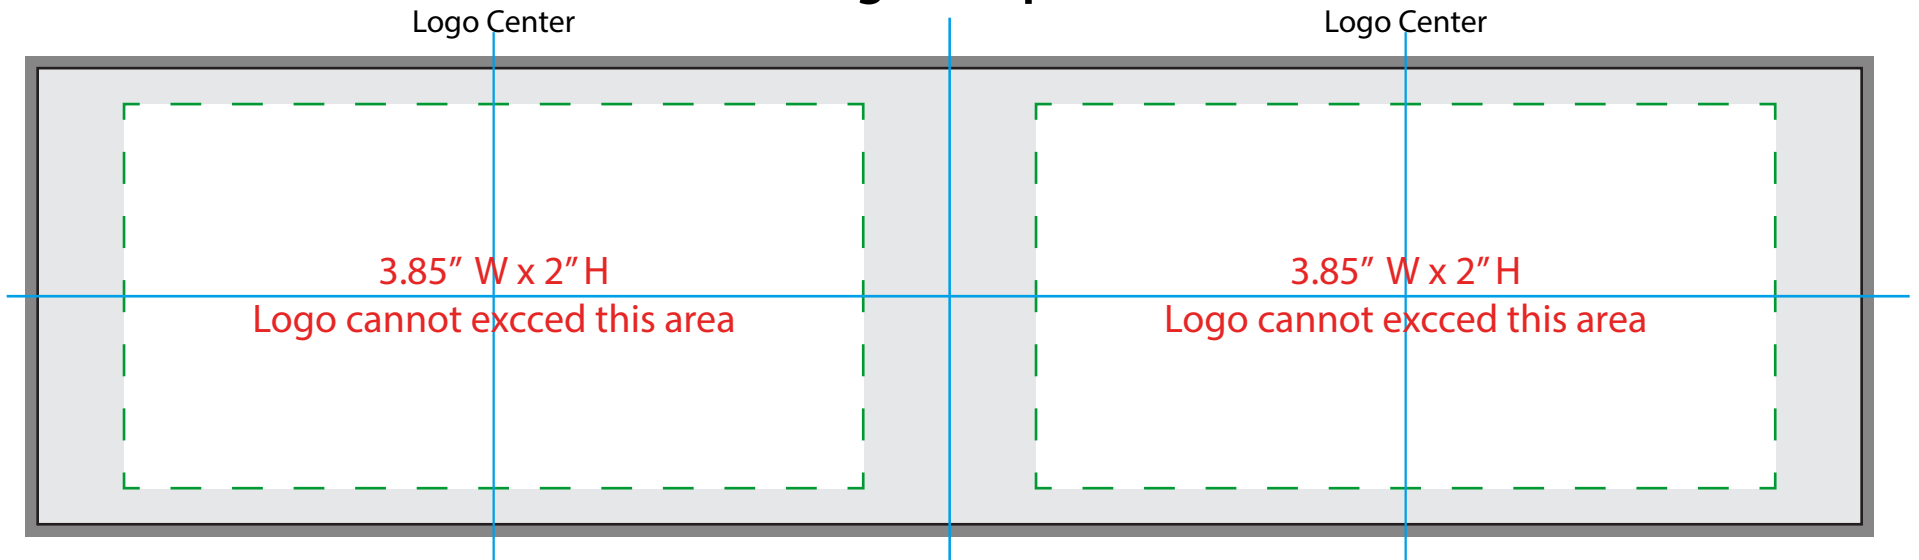

2 Logo Template

Light Grey = 9.5" x 2.375" final print dimension. Dark Grey = 9.625" x 2.5" outside dimension includes .125" bleed.

3 Logo Template

Light Grey = 9.5" x 2.375" final print dimension. Dark Grey = 9.625" x 2.5" outside dimension includes .125" bleed.

4 Logo Template

Light Grey = 9.5" x 2.375" final print dimension. Dark Grey = 9.625" x 2.5" outside dimension includes .125" bleed.