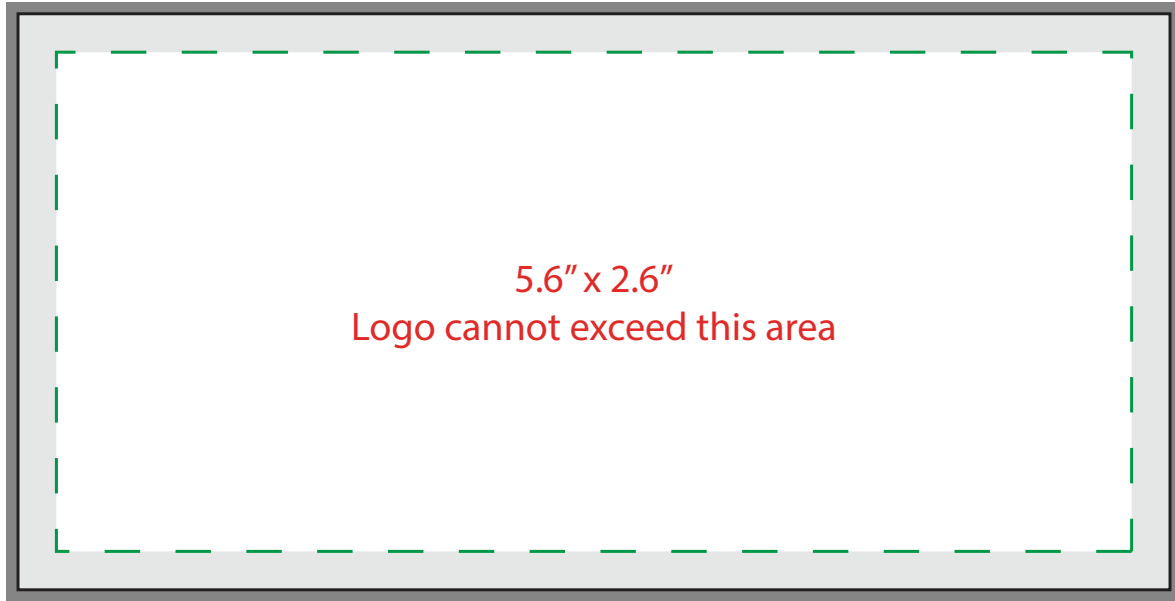

## 2.5" EV 309 Studio Flag

1.1" x 2.1"

Logo cannot exceed this area

5.6" x 2.1"

Logo cannot exceed this area

Edge Panel

Light Grey = 1.5" x 2.5" Actual Size.

Dark Grey = 1.625" x 2.625" includes .125" bleed.

Front and Back Panel

Light Grey = 6" x 2.5" Actual Size.

Dark Grey = 6.125" x 2.625" includes .125" bleed.

## 3" EV 309 Studio Flag

1.1" x 2.6"

Logo cannot exceed this area

5.6" x 2.6"

Logo cannot exceed this area

Edge Panel

Light Grey = 1.5" x 3" Actual Size.

Dark Grey = 1.625" x 3.125" includes .125" bleed.

Front and Back Panel

Light Grey = 6" x 3" Actual Size.

Dark Grey = 6.125" x 3.125" includes .125" bleed.