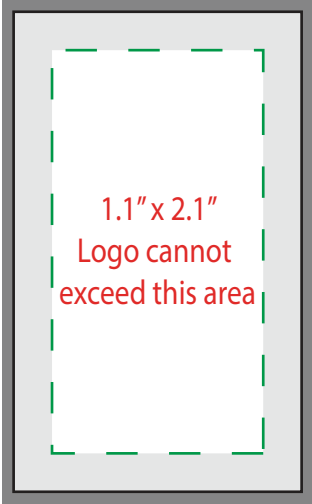

## 2.5" EV 309 Studio Flag

1.1" x 2.1"

Logo cannot exceed this area

5.6" x 2.1"

Logo cannot exceed this area

Edge Panel

Light Grey = 1.5" x 2.5" Actual Size.

Dark Grey = 1.625" x 2.625" includes .125" bleed.

Front and Back Panel

Light Grey = 6" x 2.5" Actual Size.

Dark Grey = 6.125" x 2.625" includes .125" bleed.

## 3" EV 309 Studio Flag

1.1" x 2.6"

Logo cannot exceed this area

5.6" x 2.6"

Logo cannot exceed this area

Edge Panel

Light Grey = 1.5" x 3" Actual Size.

Dark Grey = 1.625" x 3.125" includes .125" bleed.

Front and Back Panel

Light Grey = 6" x 3" Actual Size.

Dark Grey = 6.125" x 3.125" includes .125" bleed.